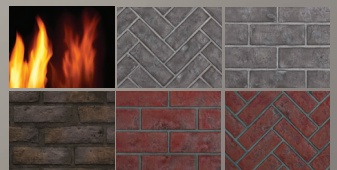

ALTITUDE™ X 36

AX36 – DIRECT VENT GAS FIREPLACE

FEATURES

UP TO 36,500 BTU'S • PREMIUM ACCESSORIES • EXCLUSIVE NIGHT LIGHT™

- 34 13/16"h x 35 1/4"w x 18 3/4"d
- Clean face design with full firebox flame
- Four Ultra HD Premium log set options include: Driftwood, Oak, Birch and Maple
- Zen front available in both Charcoal and Black
- Whitney and Denali premium fronts available with three accent color options
- Finishing trim available in Charcoal, Black, Gunmetal and Copper
- Six decorative brick kits include MIRRO-FLAME™ Porcelain Reflective Radiant Panels, Westminster™ Standard and Herringbone, Newport™ Standard, Old Town Red™ Standard and Herringbone
- Exclusive NIGHT LIGHT™
- eFIRE Remote App - total control of your fireplace from your mobile device
- Heat circulating blower with variable speed and thermostatic control provides powerful heating performance comes included
- Optional AMBIENT-GLOW metal fibers are designed to enhance the glowing embers on gas fires

napoleon.com

OPTIONS / ACCESSORIES

DRIFTWOOD LOG SET

OAK LOG SET

DECORATIVE BRICK PANELS

REMOTE CONTROL

EFIRE APP