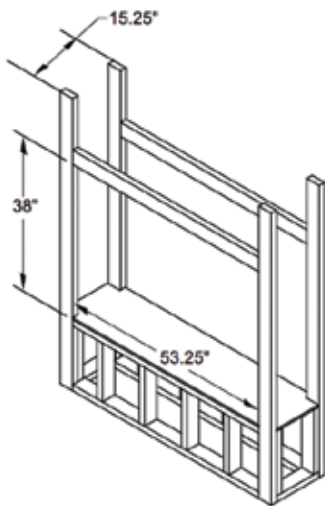

(Optional)

Choose from three decorative face trim to customize your décor.

Aged Silver

Aged Copper

Black

FRAMING SPECIFICATIONS

ONE SIDED APPLICATION

SEE-THROUGH APPLICATION