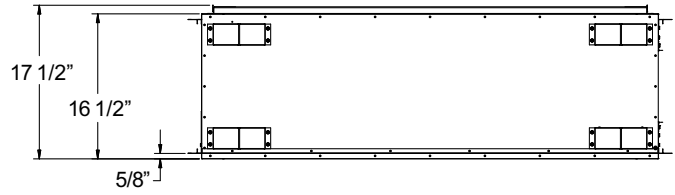

APPLIANCE SPECIFICATIONS

On the Cover: VRL4543 shown with optional see-through conversion kit

IMPORTANT NOTES:

As with any fireplace, this appliance is extremely hot during operation. Read and understand all operating instructions before using this appliance. For further information, consult your dealer.

Local conditions, such as elevation and choice of fuel will affect overall appearance of the fire and heating performance. Performance can also vary with home design and insulation, ceiling height, accessories chosen and appliance location.

Diagrams, illustrations and photographs are not to scale — consult installation instructions. Product designs, materials, dimensions, specifications, colors and prices are subject to change or discontinuance without notice.

FIREPLACE EFFICIENCIES

MODEL	FUEL	BTU/HR	AFUE*
VRL4543	NG	25,000-39,000	99.9%
VRL4543	LP	29,000-37,000	99.9%

*Annual Fuel Utilization Efficiency (AFUE) is the recognized U.S. rating system for the total efficiency of heating products.

© 2014 Innovative Hearth Products

785433M 06/14

Visit us online

SuperiorFireplaces.us.com