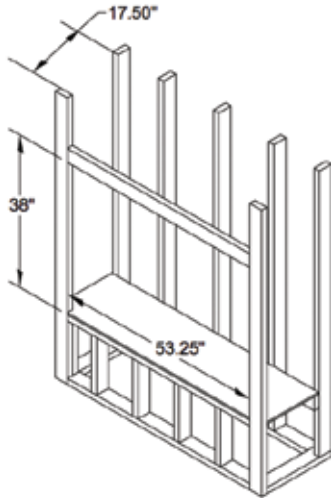

(Optional)

Choose from three decorative face trim to customize your décor.

Aged Silver

Aged Copper

Black

FRAMING SPECIFICATIONS

ONE SIDED APPLICATION

SEE-THROUGH APPLICATION