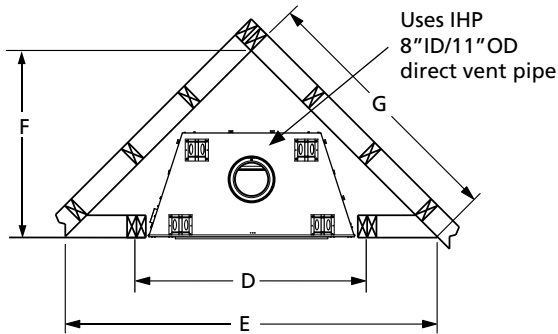

(Optional)

Choose from three free-standing screen styles.

Dual Arch Screen

Classic Screen

Arch Screen

FLAT WALL FRAMING SPECIFICATIONS

	DRT6340	DRT6345
A	50-3/4"	56-7/8"
B	43"	48"
C	25-1/4"	25-1/4"

CORNER FRAMING SPECIFICATIONS

	DRT6340	DRT6345
D	50-5/8"	56-3/4"
E	83-5/8"	89-7/8"
F	59-1/8"	63-1/2"
G	41-7/8"	44-7/8"

APPLIANCE SPECIFICATIONS

	DRT6340	DRT6345
H	34"	40-1/8"
I	25-5/16"	28-3/8"
J	14-1/8"	14-1/8"
K	34-3/4"	40-59/64"
L	50-5/8"	56-11/16"
M	42-7/8"	47-7/8"
N	29-9/32"	34-1/2"
O	33-3/32"	38-3/32"
P	26-15/32"	26-15/32"