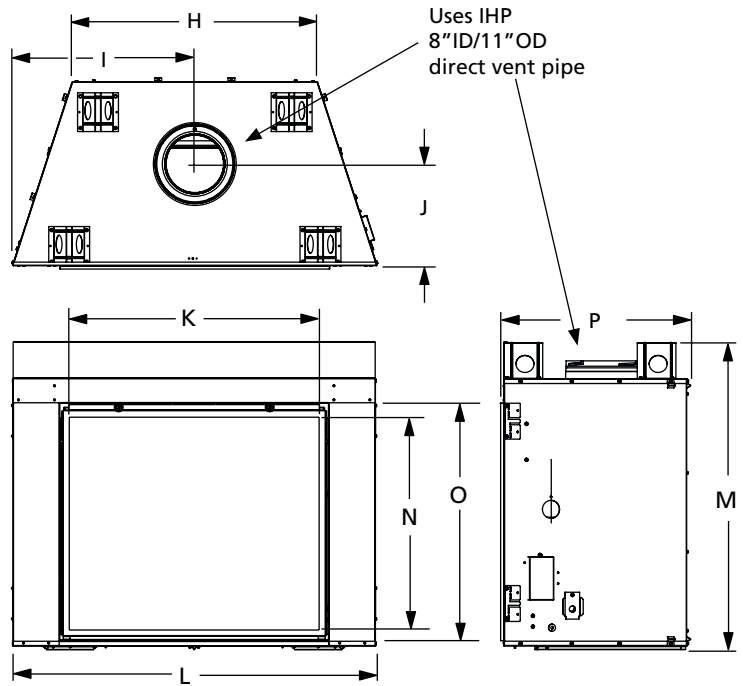

(Optional)

Choose from three free-standing screen styles.

Dual Arch Screen

Classic Screen

Arch Screen

FLAT WALL FRAMING SPECIFICATIONS

	DRT6340	DRT6345
A	50-3/4"	56-7/8"
B	43"	48"
C	25-1/4"	25-1/4"

CORNER FRAMING SPECIFICATIONS

	DRT6340	DRT6345
D	50-5/8"	56-3/4"
E	83-5/8"	89-7/8"
F	59-1/8"	63-1/2"
G	41-7/8"	44-7/8"

APPLIANCE SPECIFICATIONS

	DRT6340	DRT6345
H	34"	40-1/8"
I	25-5/16"	28-3/8"
J	14-1/8"	14-1/8"
K	34-3/4"	40-59/64"
L	50-5/8"	56-11/16"
M	42-7/8"	47-7/8"
N	29-9/32"	34-1/2"
O	33-3/32"	38-3/32"
P	26-15/32"	26-15/32"