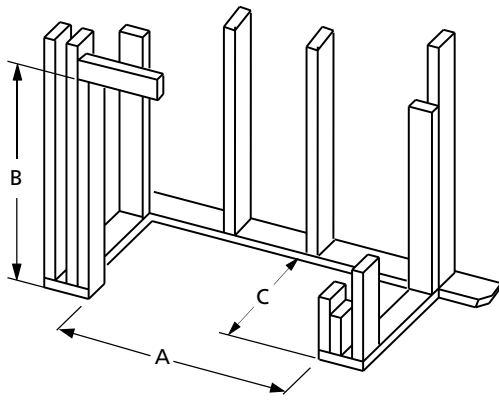

(Optional)

Choose from three free-standing screen styles.

Dual Arch Screen

Classic Screen

Arch Screen

FLAT WALL FRAMING SPECIFICATIONS

	DRT6340	DRT6345
A	50-3/4"	56-7/8"
B	43"	48"
C	25-1/4"	25-1/4"

CORNER FRAMING SPECIFICATIONS

	DRT6340	DRT6345
D	50-5/8"	56-3/4"
E	83-5/8"	89-7/8"
F	59-1/8"	63-1/2"
G	41-7/8"	44-7/8"

APPLIANCE SPECIFICATIONS

	DRT6340	DRT6345
H	34"	40-1/8"
I	25-5/16"	28-3/8"
J	14-1/8"	14-1/8"
K	34-3/4"	40-59/64"
L	50-5/8"	56-11/16"
M	42-7/8"	47-7/8"
N	29-9/32"	34-1/2"
O	33-3/32"	38-3/32"
P	26-15/32"	26-15/32"