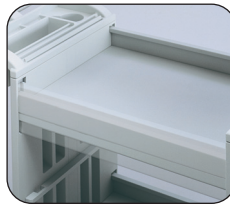

2-Shelf Molded Cart

Retractable Shelves
allow easy loading

Molded Supply Tray

This cart features heavy-duty, polyethylene molded construction that is impact resistant, preventing scratches, dents and chips. The molded handle has built-in compartments to store markers, pens, tape guns, scanners, clip boards or other hand tools. There is even a place for your coffee cup! 400 lb. capacity (200 lbs. per shelf). 4" industrial rubber casters enable quiet, easy maneuverability. Light Gray textured finish cleans up with ease. Quick and simple assembly. This cart features 28"W x 22"D shelves with retracting sides that allow heavy objects to slide onto the cart.

Model	Description	W x D x H	Ship Weight	Price Each
5330GR	2-Shelf Utility Cart	45 x 23 x 37 1/4"	55 lbs.	\$399.00

Discount Code B