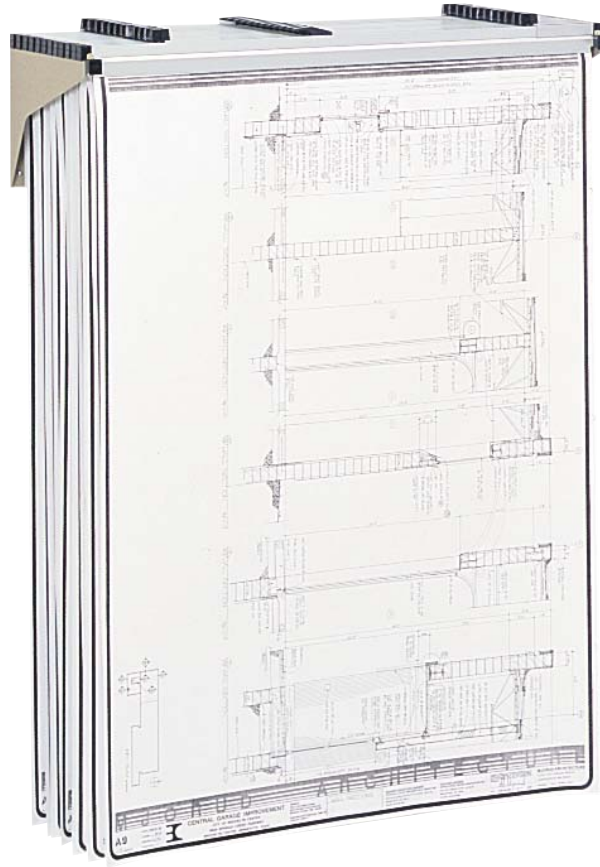

Drop/Lift Wall Rack

Ingenious design will make filing a breeze. Take advantage of lift out/drop in convenience for up to 1200 sheets of your work. The entire Drop/Lift Wall Rack extends out less than 12" yet holds up to 12 Hanging Clamps (order separately). Mounting hardware is included, installation recommended on wall studs or solid-back wall surfaces. End brackets are installed to fit the clamp size being used, which determines the width on wall necessary for installation. Hanging Clamps sold separately in a carton of 6. Tropic Sand color.

Model	Description	W x D x H	Ship Weight	Price Each
5030	Drop Lift Wall Rack	19 to 43 $\frac{3}{4}$ " x 11 $\frac{1}{2}$ " x 7 $\frac{3}{4}$ "	2 lbs.	\$75.00
		Overall Size	For Sheet Size	Carton Price
50016	18" Hanging Clamp	19"	18" x 24"	276.00
50026	24" Hanging Clamp	25 $\frac{1}{4}$ "	24" x 36"	312.00
50036	30" Hanging Clamp	31 $\frac{1}{4}$ "	30" x 42"	348.00
50046	36" Hanging Clamp	37 $\frac{3}{4}$ "	36" x 48"	360.00
50056	42" Hanging Clamp	43 $\frac{3}{4}$ "	42" x 60"	384.00