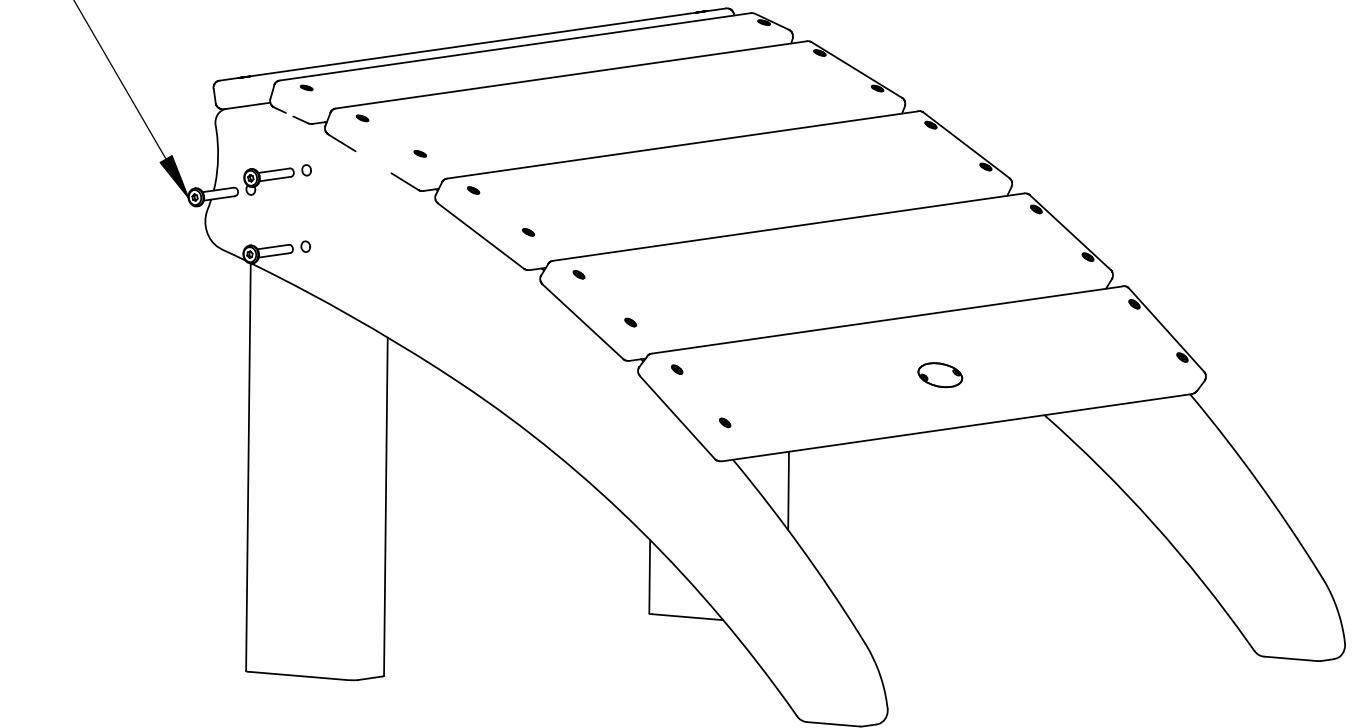

Model: SHO22

- (1) Long leg assembly
- (1) Short leg assembly
- (1) Hardware pack

Step 1  
Attach long leg assembly to short leg assembly  
with (6) 1 3/4" chair bolts

Qty.	Description
------	-------------

6	A - 1/4-20 X 1-3/4 WAFER SHCS
---	-------------------------------