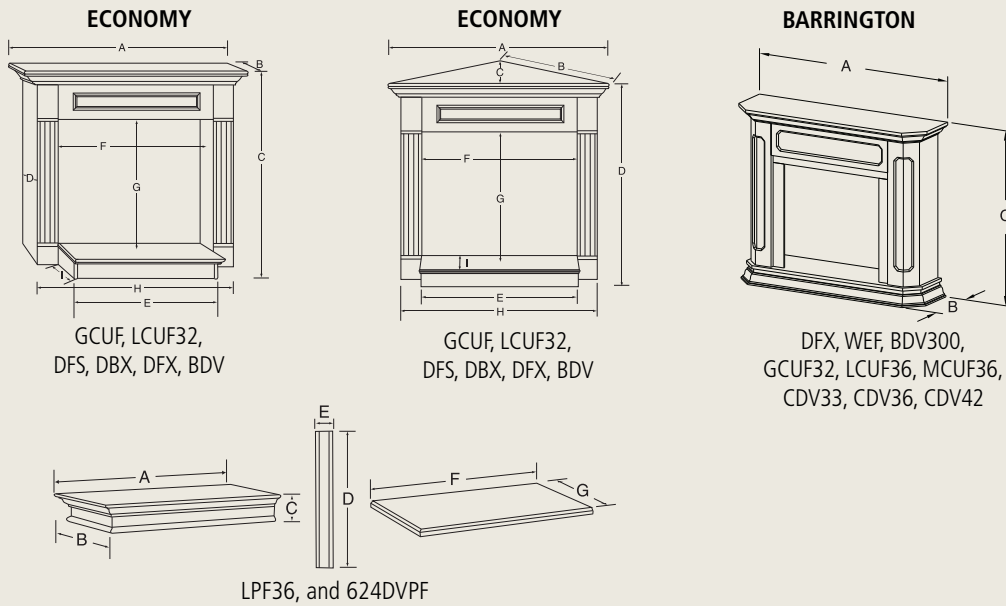

DFS with Dark Cherry economy cabinet shown on cover

DFS with economy surround in Birch with Dark Cherry finish

BDV shown with Honey Oak economy cabinet

Wood Cabinets

Product	Model No.		A	B	C	D	E	F	G	H	I	Max adj opening WxH	Min adj opening WxH	Max fireplace depth
	Surround	Hearth												
ECONOMY WALL CABINET MANTELS (HEARTH INCLUDED WITH CABINET)														
DBX24, DFX24	WSH24		38 1/8"	14 7/8"	38"	13 3/4"	26 1/4"	24 3/4"	26 5/8"	35 5/8"	6 7/8"			
DFX32	WSH32		52"	16 3/4"	48 1/4"	13"	34 1/8"	32 3/4"	30 7/8"	44 5/8"	6 7/8"			
GCUF32C, DFS32C, LCUF32, BDV400	WSHGC32		57 3/4"	21"	49 3/4"	18"	39 1/4"	37 3/4"	35 7/8"	52 1/4"	5"			
GCUF36C, DFS36C, BDV500	WSHGC36		61 1/2"	22 1/4"	49 3/4"	19 3/8"	43 1/4"	41 3/4"	35 7/8"	56 1/4"	5"			
ECONOMY CORNER CABINET MANTELS (HEARTH INCLUDED WITH CABINET)														
DBX24, DFX24	CSH24		46"	32 1/2"	26 3/4"	38"	26 1/4"	24 3/4"	26 5/8"	36"	13 3/4"			
DFX32	CSH32		56 3/8"	40"	32 5/8"	48 1/4"	34 1/8"	32 3/4"	30 7/8"	43 1/4"	18 5/8"			
GCUF32C, DFS32C, LCUF32, BDV400	CSHGC32		62"	43 7/8"	35 5/8"	49 3/4"	39 1/4"	37 3/4"	35 7/8"	57 1/4"	5"			
GCUF36C, DFS36C, BDV500	CSHGC36		67 1/2"	47 3/4"	39 1/8"	49 3/4"	43 1/4"	41 3/4"	35 7/8"	63"	5"			
MANTEL CAP AND HEARTH BASE FOR PENINSULA FIREBOXES -														
LPF36, 624DVPF	SGP36	HGP36	48"	26"	7 1/8"	34 3/8"	5"	47 5/8"	30"					
BARRINGTON														
DFX24, WEF26	BWC300		52 1/2"	15"	44"	34 3/8"	5"	47 5/8"	30"			26 1/2 X 27"	24" X 23 1/2"	10 1/2"
DFX32, WEF33, WEF36, BDV300, CDV33	BWC400		61 9/16"	18"	50 3/4"	34 3/8"	5"	47 5/8"	30"			35 1/2 X 32 3/4"	32" X 29"	14"
BDV400, BDV500, GCUF32, GCUF36, LCUF32, LCUF36, MCUF36, CDV36, CDV42	BWC500		67 1/2"	22"	54 1/4"							42 X 37 3/8"	36" X 33"	18"