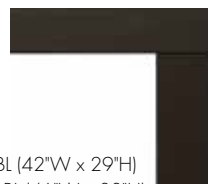

DESIGN OPTIONS

1380SSBL (42"W x 29"H)
or 1380SLBL (46"W x 33"H)
Black Flat Surround