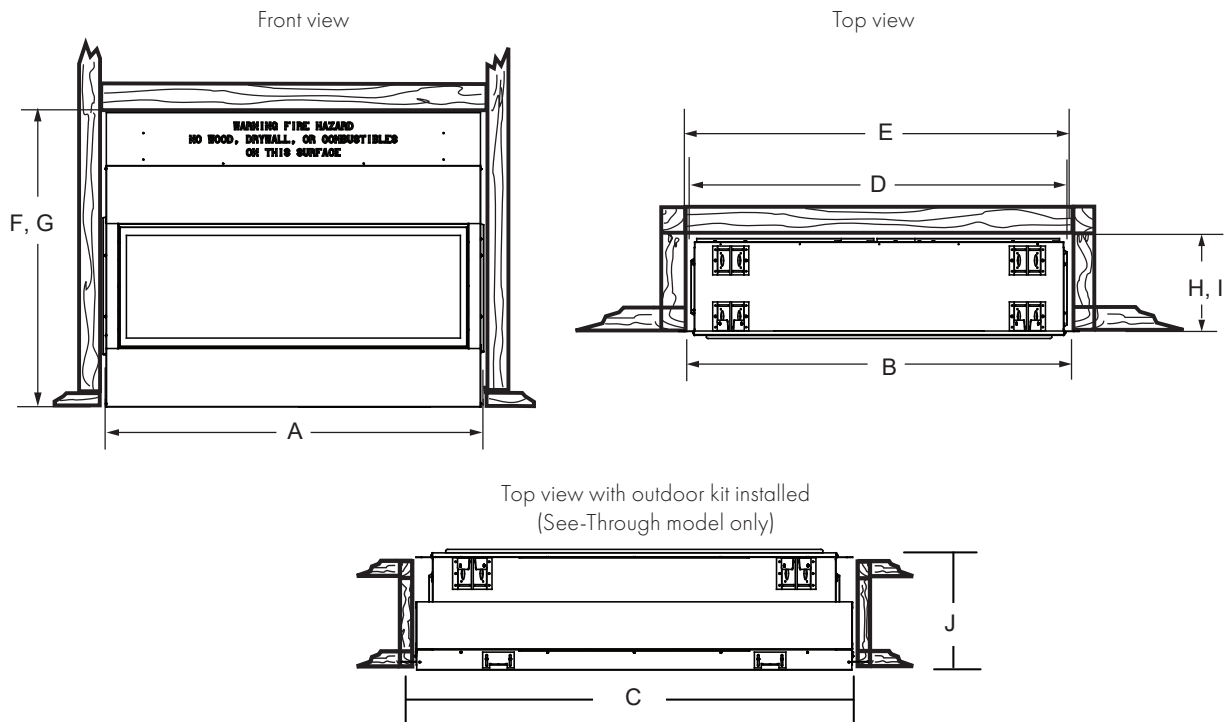

Bronze Fireglass

SPECIFICATIONS

SPECIFICATIONS		Artisan 42 AVFL42	Artisan 48 AVFL48	Artisan 60 AVFL60	Artisan 48 See-Through AVFLST48
FRONT WIDTH	ACTUAL (A)	46-1/8"	52-1/8"	64-1/8"	52-1/8"
	FRAMING (B)	46-5/8"	52-5/8"	64-5/8"	52-5/8"
	OUTDOOR KIT (C)	N/A	N/A	N/A	48-1/2"
BACK WIDTH	ACTUAL (D)	46-1/8"	52-1/8"	64-1/8"	52-1/8"
	FRAMING (E)	46-5/8"	52-5/8"	64-5/8"	52-5/8"
HEIGHT	ACTUAL (F)	39-1/2"	39-1/2"	39-1/2"	39-1/2"
	FRAMING (G)	39-3/4"	39-3/4"	39-3/4"	39-3/4"
DEPTH	ACTUAL (H)	13-3/8"	13-3/8"	13-3/8"	13"
	FRAMING (I)	13-1/8"	13-1/8"	13-1/8"	13-1/8"
	OUTDOOR KIT (J)	N/A	N/A	N/A	14-7/8"
VIEWING AREA		42" x 17"	48" x 17"	60" x 17"	48" x 17"
BTU/HR INPUT		RB: 24,500(NG)/24,000(LP) BU: 34,000(NG)/33,000(LP)	39,000(NG)/38,000(LP)	40,000(NG)/39,000(LP)	39,000(NG)/38,000(LP)