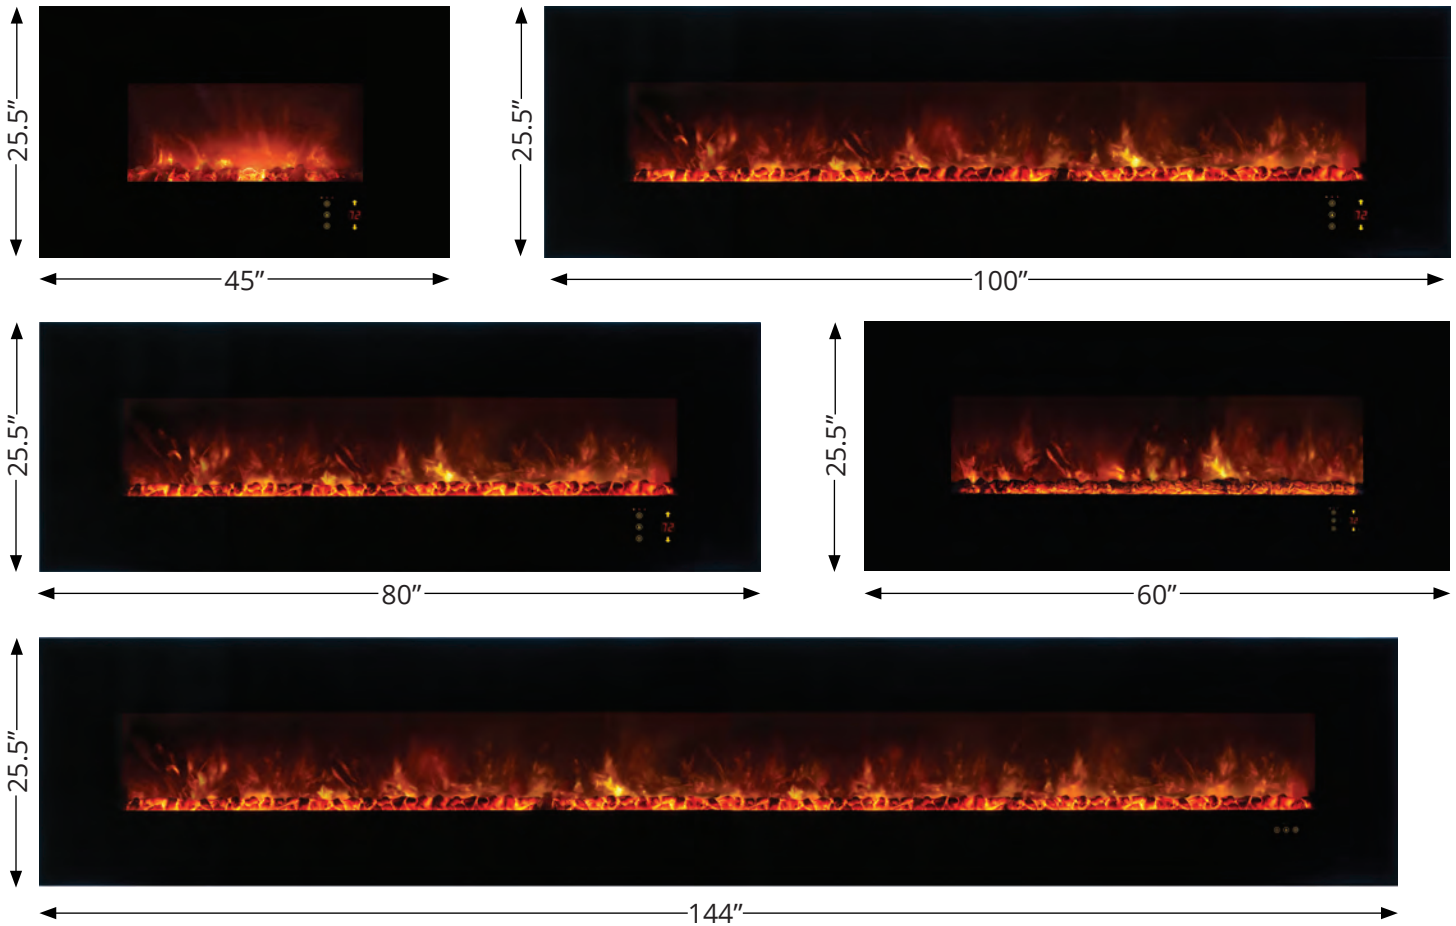

5 DIFFERENT SIZES