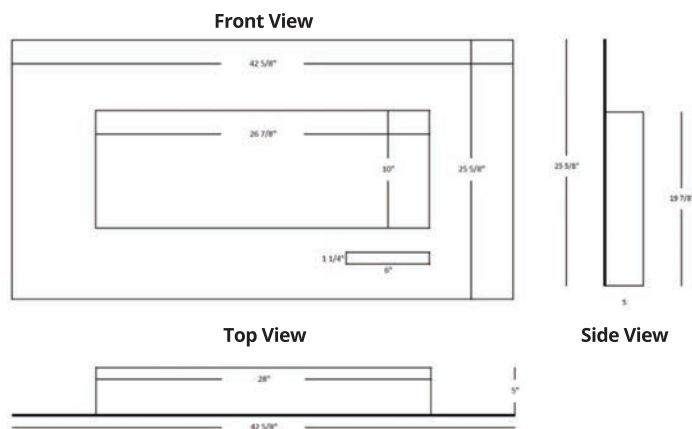

AMBIANCE LINEAR 2 ELECTRIC FIREPLACE

The new Ambiance Linear wall mount electric fireplace introduces the latest technology and realism for a stunning addition in the home. This series comes in three convenient sizes starting at 43" up to an impressive 95" for a perfect fit in any room. This sleek, contemporary design paired with lifelike dancing flames offer an easy and economical way to bring a room to life with a effortless do it yourself installation. Simply hang on any wall and plug in for year round enjoyment and warmth. Whether you are looking to add a little heat in the bedroom or make a statement in the living room, this fully featured electric fireplace will satisfy your desire.

Ruby Backlight

Mist Backlight

Emerald Backlight

Lime Backlight

LED DIGITAL READOUT

REMOTE CONTROL

MODEL #	VIEWING AREA	FIREBOX DIMENSIONS	OVERALL DIMENSIONS
AL-43-BG2	26 7/8" L x 10" H	28" L x 5" W x 19 3/4" H	42 5/8" L x 5 1/2" W x 25 5/8" H
AL-58-BG2	37" L x 10" H	38" L x 5" W x 19 3/4" H	58 1/3" L x 5 1/2" W x 26 3/8" H
AL-95-BG2	77 1/2" L x 10" H	79 1/2" L x 5" W x 19 3/4" H	94 3/8" L x 5 1/2" W x 25 5/8" H