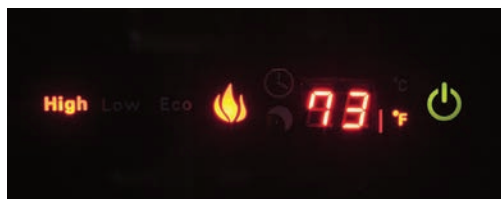

AMBIANCE LINEAR 2 ELECTRIC FIREPLACE

The new Ambiance Linear wall mount electric fireplace introduces the latest technology and realism for a stunning addition in the home. This series comes in three convenient sizes starting at 43" up to an impressive 95" for a perfect fit in any room. This sleek, contemporary design paired with lifelike dancing flames offer an easy and economical way to bring a room to life with a effortless do it yourself installation. Simply hang on any wall and plug in for year round enjoyment and warmth. Whether you are looking to add a little heat in the bedroom or make a statement in the living room, this fully featured electric fireplace will satisfy your desire.

STANDARD FEATURES

- Crystal black glass surround
- Realistic LED flame technology
- Full function remote control
- Side mounted manual control
- Multi Color backlight mood setting
- Adjustable Flame Intensity (5 levels)
- Flame operates with or without heat
- LED Digital Readout Control Panel
- 1500 Watt / 5000 BTU Heater
- Built-in thermostat (50° - 90° F)
- Sleek wall mount design - Only 5" overall depth
- Easy "do it yourself" installation
- Customizable ember bed & flame color

UPGRADES

Glacier Crystal Glass

Blue Flame w/ Glacier Crystals - Blue Flame Included

3 DIFFERENT SIZES

7 LED BACKLIGHT COLORS

Pacific Backlight

Caribbean Backlight

Indigo Backlight

Ruby Backlight

Mist Backlight

Emerald Backlight

Lime Backlight

LED DIGITAL READOUT

REMOTE CONTROL

MODEL #	VIEWING AREA	FIREBOX DIMENSIONS	OVERALL DIMENSIONS
AL-43-BG2	26 7/8" L x 10" H	28" L x 5" W x 19 3/4" H	42 5/8" L x 5 1/2" W x 25 5/8" H
AL-58-BG2	37" L x 10" H	38" L x 5" W x 19 3/4" H	58 1/3" L x 5 1/2" W x 26 3/8" H
AL-95-BG2	77 1/2" L x 10" H	79 1/2" L x 5" W x 19 3/4" H	94 3/8" L x 5 1/2" W x 25 5/8" H