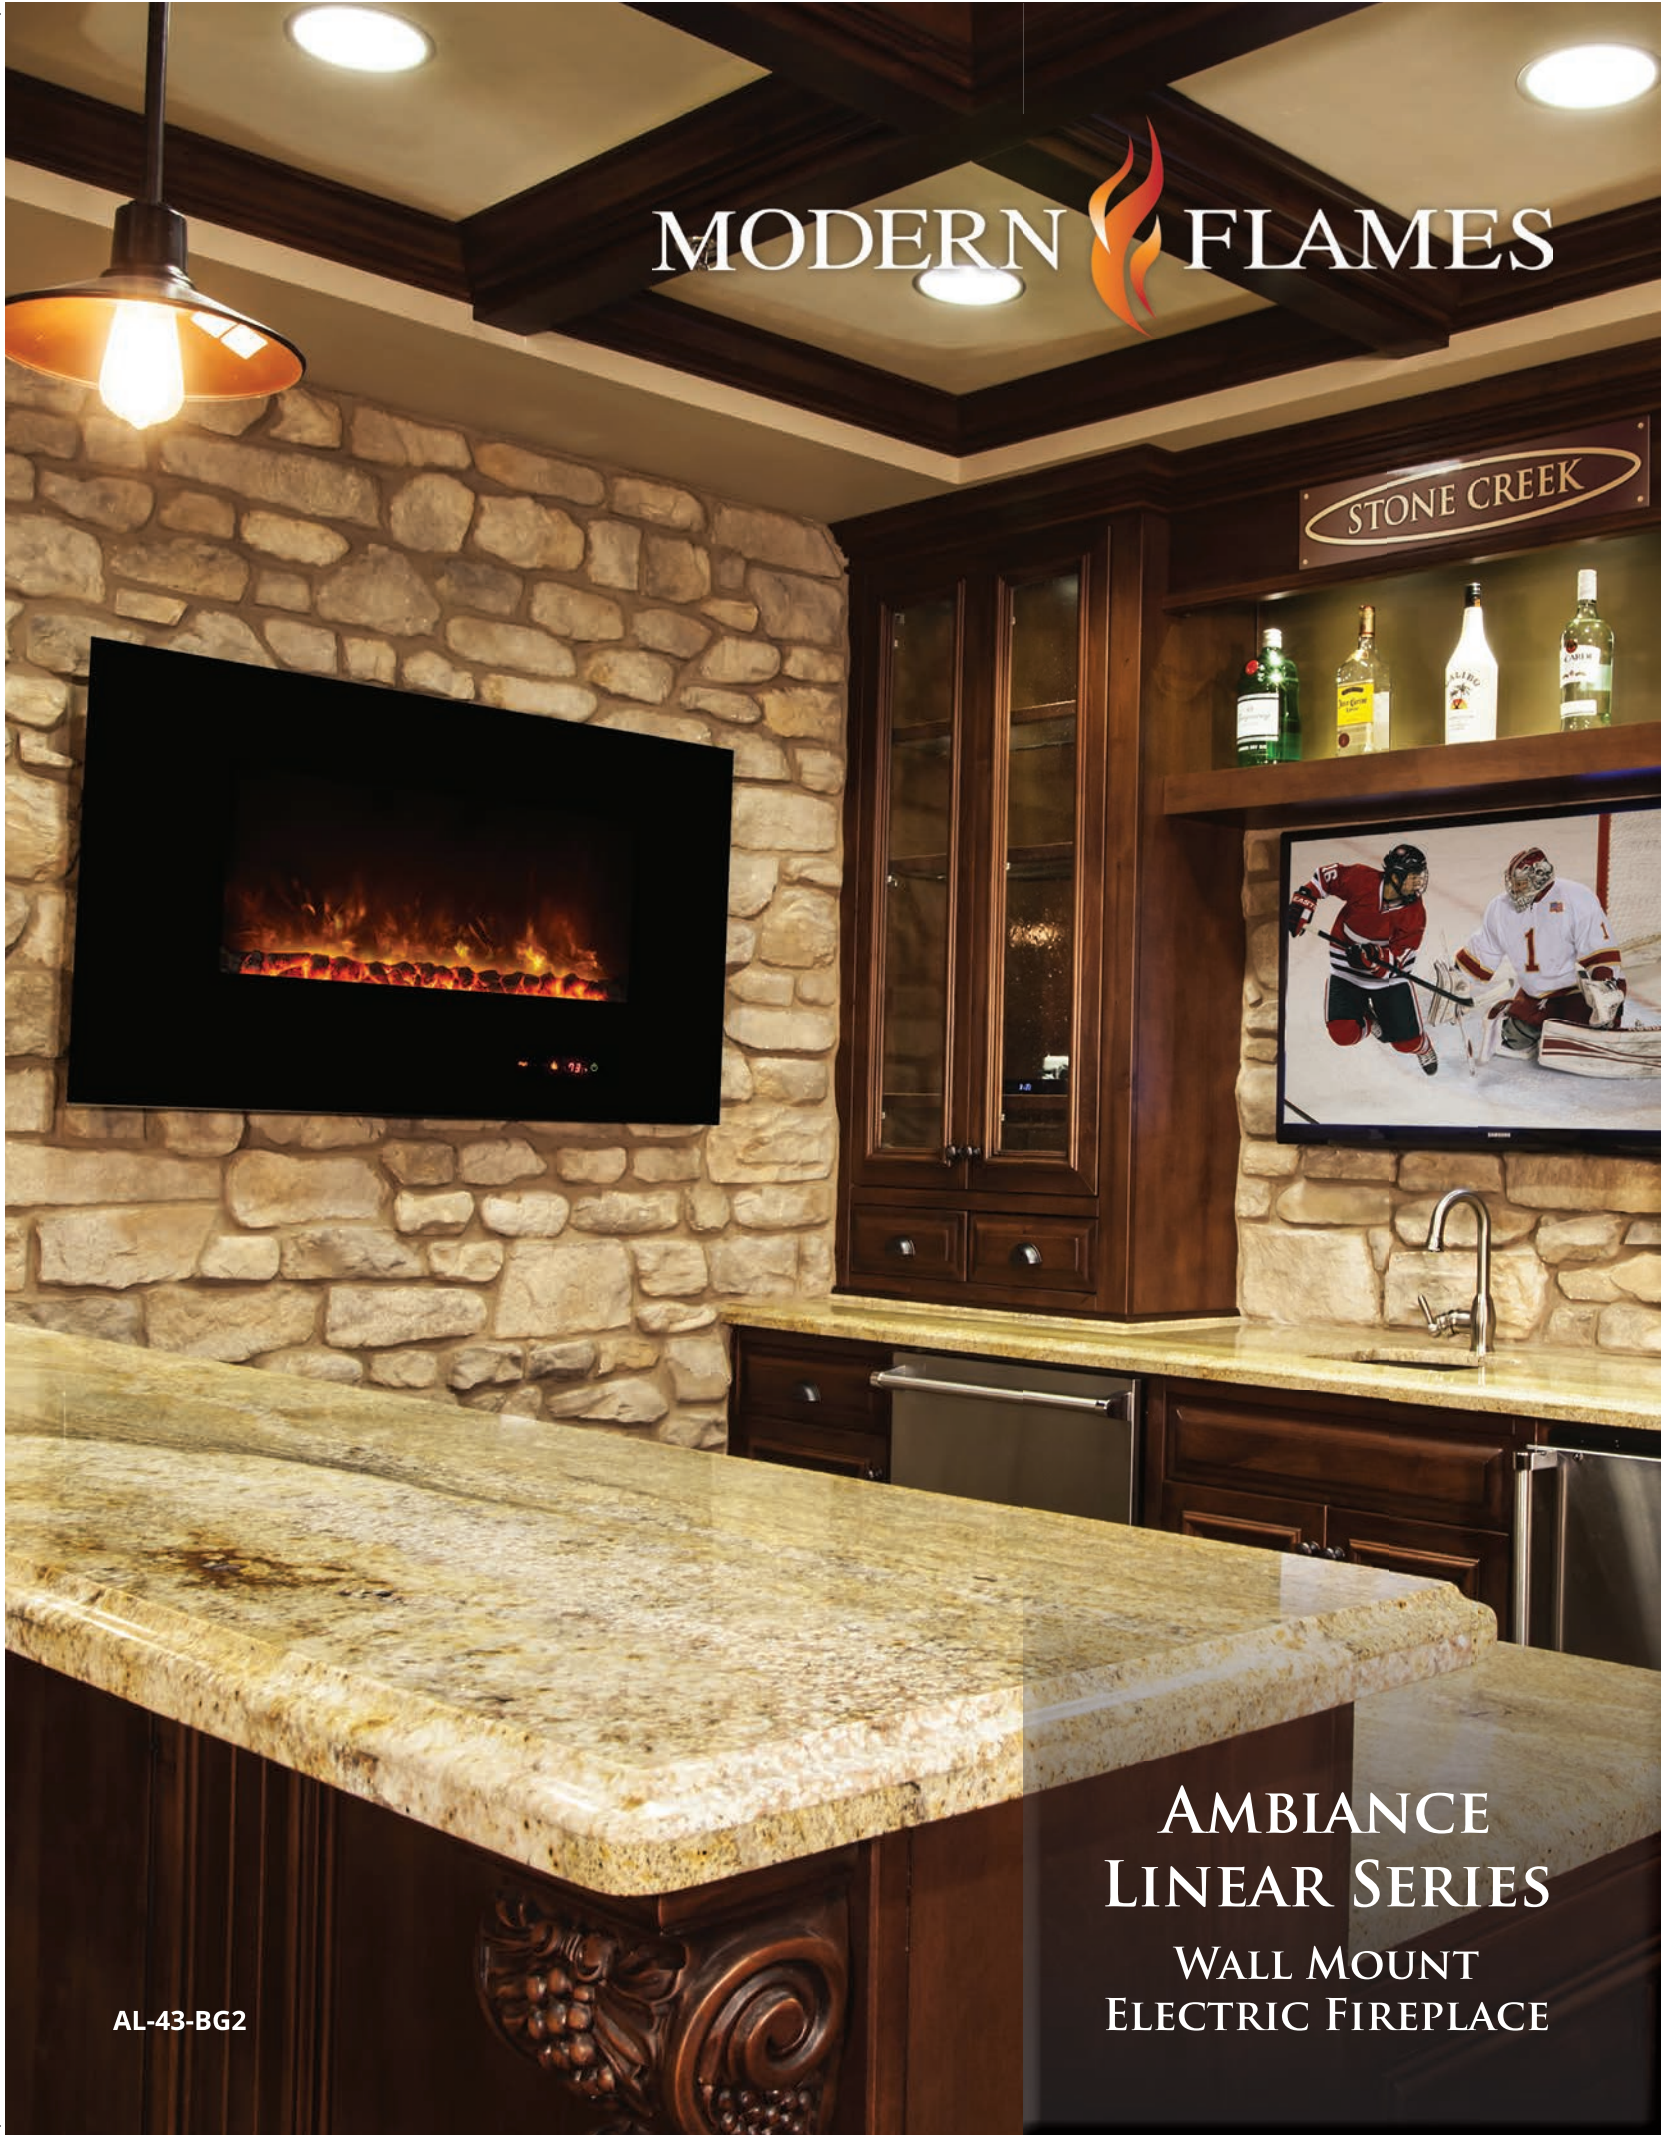

MODERN FLAMES

STONE CREEK

AMBIANCE
LINEAR SERIES
WALL MOUNT
ELECTRIC FIREPLACE

AL-43-BG2

AL-58-BG2

AL-95-BG2

MODERN FLAMES

Just hang and plug in!

AMBIANCE LINEAR 2 ELECTRIC FIREPLACE

The new Ambiance Linear wall mount electric fireplace introduces the latest technology and realism for a stunning addition in the home. This series comes in three convenient sizes starting at 43" up to an impressive 95" for a perfect fit in any room. This sleek, contemporary design paired with lifelike dancing flames offer an easy and economical way to bring a room to life with a effortless do it yourself installation. Simply hang on any wall and plug in for year round enjoyment and warmth. Whether you are looking to add a little heat in the bedroom or make a statement in the living room, this fully featured electric fireplace will satisfy your desire.

STANDARD FEATURES

- Crystal black glass surround
- Realistic LED flame technology
- Full function remote control
- Side mounted manual control
- Multi Color backlight mood setting
- Adjustable Flame Intensity (5 levels)
- Flame operates with or without heat
- LED Digital Readout Control Panel
- 1500 Watt / 5000 BTU Heater
- Built-in thermostat (50° - 90° F)
- Sleek wall mount design - Only 5" overall depth
- Easy "do it yourself" installation
- Customizable ember bed & flame color