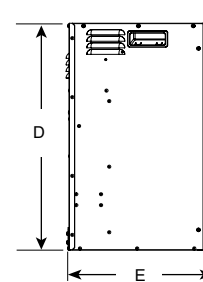

### Dimensions

Model	BTU Output	Width		Height		Depth Unit (E)	Viewing Area (F x G)
		Front (A)	Back (B)	Front (C)	Back (D)		
SF-INS30-BK	5,000	33-1/8" [841]	22-7/8" [581]	21-7/8" [556]	20-1/2" [521]	11-7/8" [302]	27" x 18-1/8" [686 x 460]

Top View

Front View

Side View

### Minimum Fireplace Opening

Location	Measurement
Front Width	31" [787]
Rear Width	24" [610]
Height	21-3/8" [543]
Depth	11-1/2" [292]

**Note:** Minimum dimensions apply to both combustible and non-combustible construction.