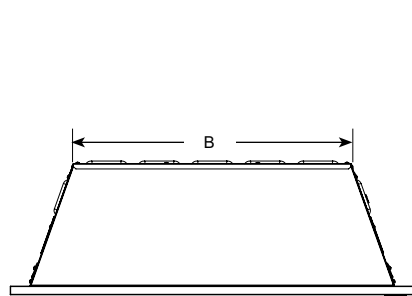

### Dimensions

Model	BTU Output	Width		Height		Depth Unit (E)	Viewing Area (F x G)
		Front (A)	Back (B)	Front (C)	Back (D)		
SF-INS30-BK	5,000	33-1/8" [841]	22-7/8" [581]	21-7/8" [556]	20-1/2" [521]	11-7/8" [302]	27" x 18-1/8" [686 x 460]