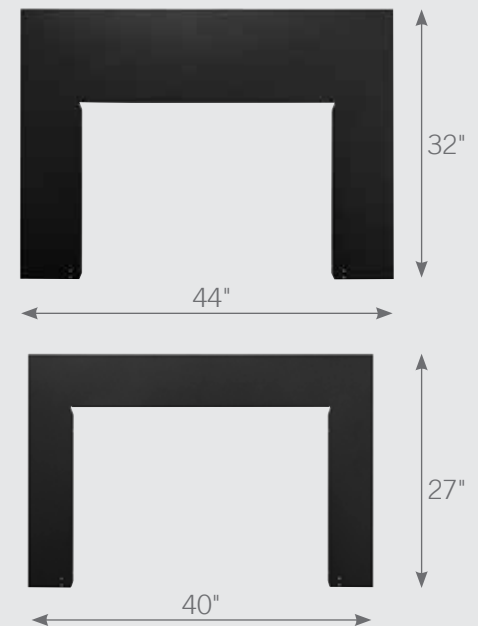

Authentic Style, Unmatched Ease

There has never been a more economical way to transform your drafty, dated fireplace into an efficient and attractive source of warmth. Keep instant comfort at your fingertips with the intuitive multi-function remote. Firebox accent lighting, textured log set and multiple flame intensity levels enhance the allure. Best of all, enjoy the ambiance with or without the heat for year-round use. This is "Fire Made Simple."

Features

- Adjustable heat that costs just pennies an hour to operate
- Enjoy the ambiance with or without heat
- Accent lighting for greater warmth and ambiance
- Never replace bulbs thanks to LED flame technology
- Intuitive, multifunction remote for control at your fingertips
- Zone heat your space to remain comfortable, while reducing your monthly bills
- Up to 5,000 BTUs of supplemental heat

Multi-Function Remote

An intuitive multifunction remote control comes standard.

Surrounds (required for installation)