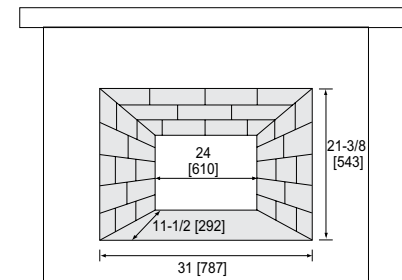

### Dimensions

Model	BTU Output	Width		Height		Depth Unit (E)	Viewing Area (F x G)
		Front (A)	Back (B)	Front (C)	Back (D)		
SF-INS30-BK	5,000	33-1/8" [841]	22-7/8" [581]	21-7/8" [556]	20-1/2" [521]	11-7/8" [302]	27" x 18-1/8" [686 x 460]

Top View

Front View

Side View

### Minimum Fireplace Opening

Location	Measurement
Front Width	31" [787]
Rear Width	24" [610]
Height	21-3/8" [543]
Depth	11-1/2" [292]

**Note:** Minimum dimensions apply to both combustible and non-combustible construction.