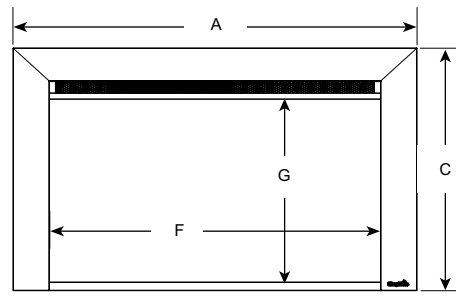

Authentic Style, Unmatched Ease

There has never been a more economical way to transform your drafty, dated fireplace into an efficient and attractive source of warmth. Keep instant comfort at your fingertips with the intuitive multi-function remote. Firebox accent lighting, textured log set and multiple flame intensity levels enhance the allure. Best of all, enjoy the ambiance with or without the heat for year-round use. This is "Fire Made Simple."

Features

- Adjustable heat that costs just pennies an hour to operate
- Enjoy the ambiance with or without heat
- Accent lighting for greater warmth and ambiance
- Never replace bulbs thanks to LED flame technology
- Intuitive, multifunction remote for control at your fingertips
- Zone heat your space to remain comfortable, while reducing your monthly bills
- Up to 5,000 BTUs of supplemental heat

Multi-Function Remote

An intuitive multifunction remote control comes standard.

Surrounds (required for installation)

Specifications

Dimensions

Model	BTU Output	Width		Height		Depth Unit (E)	Viewing Area (F x G)
		Front (A)	Back (B)	Front (C)	Back (D)		
SF-INS30-BK	5,000	33-1/8" [841]	22-7/8" [581]	21-7/8" [556]	20-1/2" [521]	11-7/8" [302]	27" x 18-1/8" [686 x 460]

Front View

Minimum Fireplace Opening

Location	Measurement
Front Width	31" [787]
Rear Width	24" [610]
Height	21-3/8" [543]
Depth	11-1/2" [292]

Note: Minimum dimensions apply to both combustible and non-combustible construction.