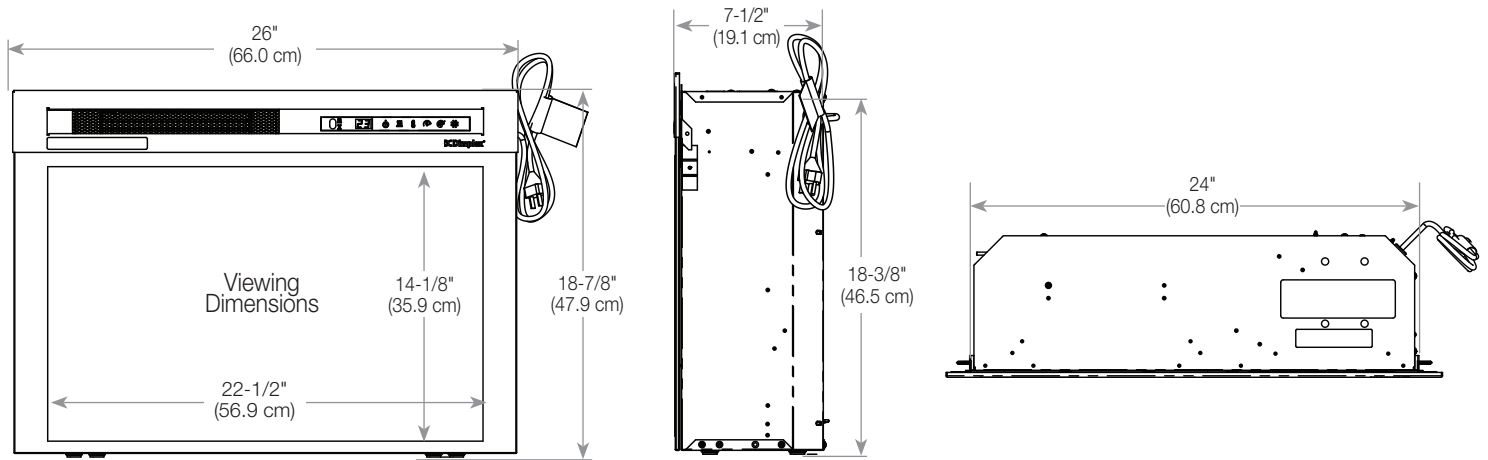

* Based on national average residential electricity rate. Rates vary.

Multi-Fire XHD™ 26" Plug-in Electric Firebox

XHD26G

Product Dimensions:

Framing Dimensions:

XHD26G

A	B	C
24-3/8" (61.9)	18-1/2" (47.0 cm)	8" (20.3 cm)