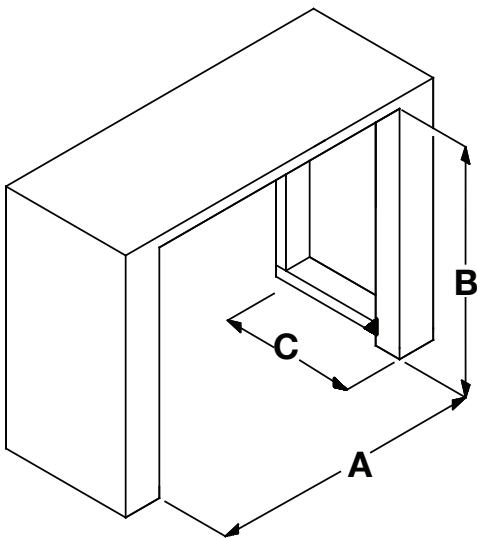

* Based on national average residential electricity rate. Rates vary.

Multi-Fire XHD™ 26" Plug-in Electric Firebox

XHD26G

Product Dimensions:

Framing Dimensions:

XHD26G

A	B	C
24-3/8" (61.9)	18-1/2" (47.0 cm)	8" (20.3 cm)