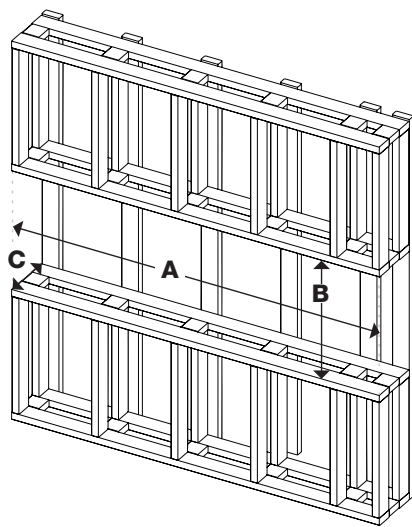

Bay Installation