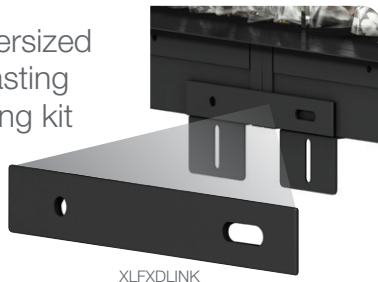

Modular Installation

XL Bold Series

LEFT

Shown with three - 60" units (XLF6017-XD) linked together and the left side panel removed for a corner and front viewing area.

To get a dramatically oversized fireplace that makes a lasting impression, use the linking kit and combine multiple units in a series to achieve your desired length.

BAY

Shown with three - 60" units

FRONT

Shown with three - 60" units

RIGHT

Shown with three - 60" units

IgniteXL Bold versus Modular Gas

- Showcase your bold statement of a fireplace with or without the heat – you'll have more heat than you need
- Electric fireplaces convert 100% of input energy to heat, reducing the environmental impact and increasing energy efficiency
- No combustion, no carbon monoxide, front glass that is cool to the touch, and you can even deactivate the heater
- No venting or piping required and the unit can be placed anywhere a standard electrical outlet or connection exists