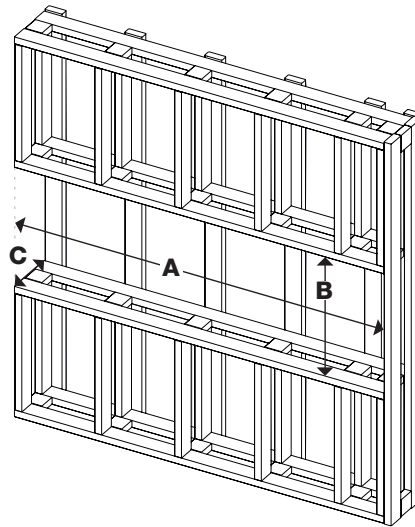

Right/Left Corner Installation