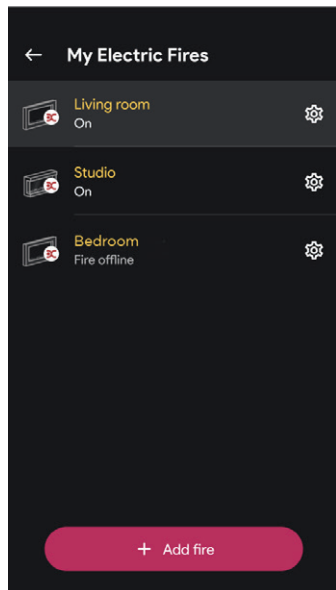

- Control your fireplaces from one convenient spot