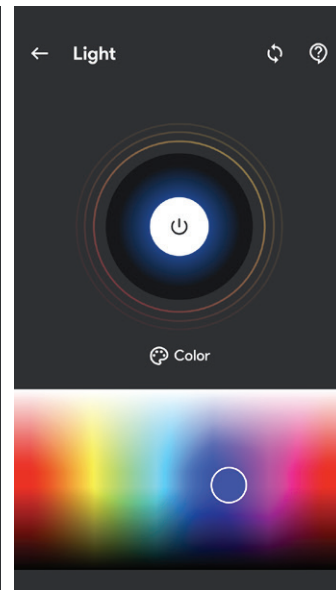

- Use the color picker to personalize with unlimited custom colors

- With the app you can adjust the flame brightness and speed beyond the remote technology
- Create and save favorite customized moods
- Guest mode

Note: App features may vary depending on product.

For additional information, visit dimplex.com/fcapp

Available in the App Store and Google Play