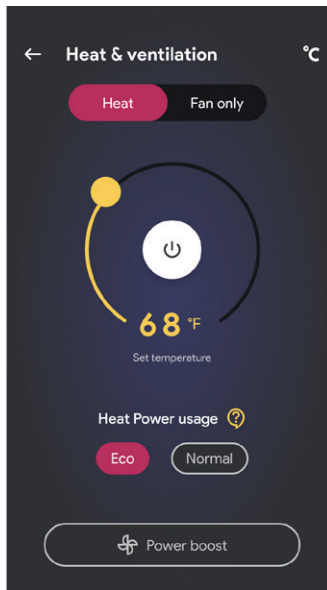

Welcome to Flame Connect

Control your electric fireplaces, from the palm of your hand.

+ **Connect your electric fireplaces**
Add as many fireplaces as you like to the Flame Connect App.

 **Personalize your product**
Change modes and settings on your fireplace to suit your mood.

 **Secure your device**
Take ownership of a product to prevent unauthorized access.

NEW! Flame Connect app

Download the Flame Connect app on your mobile device and create an account. With the app you can add an extra level of personalization, such as saving customized mood settings.

- Sleep timer automatically shuts the fireplace off after a set amount of time
- User manual with help and FAQ feature
- Updates, alerts, and user notifications

- Control your fireplaces from one convenient spot

- Temperature can be adjusted to show values in °F and °C

- Use the color picker to personalize with unlimited custom colors

- With the app you can adjust the flame brightness and speed beyond the remote technology
- Create and save favorite customized moods
- Guest mode