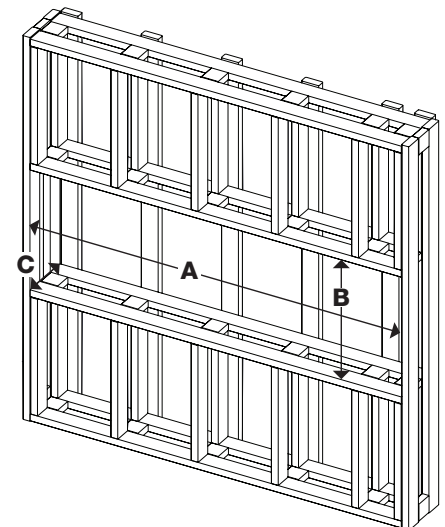

Front Installation