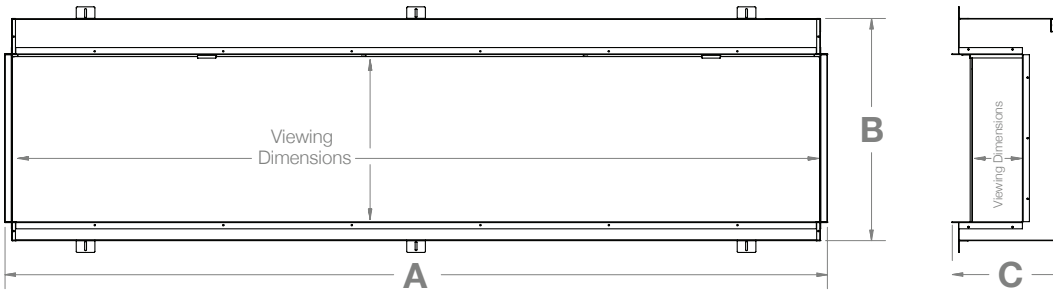

Note: App features may vary depending on product.

For additional information, visit dimplex.com/fcapp

Available in the App Store and Google Play

IgniteXL® Bold

100" Linear Electric Fireplace

XLF10017-XD

Product Dimensions:

| Product XLF10017-XD | A WIDTH (in/cm) | B HEIGHT (in/cm) | C DEPTH (in/cm) | VIEWING DIMENSION - WxHxD (in/cm) |
|---------------------|-----------------|------------------|-----------------|---|
| Bay Install | 100-3/4 (255.9) | 23-7/8 (60.6) | 12-1/4 (31.1) | 99-1/4 x 18 x 5-1/2 (251.7 x 45.6 x 14.0) |
| Front Install | 99-1/4 (252.1) | | 11-1/2 (29.2) | |

Framing Dimensions:

| Width | Height | Depth (minimum) |
|---------------------|--------------------|--------------------|
| A | B | C |
| 99-3/4" 253.4 cm | 24-1/4" 61.6 cm | 11-5/8" 29.5 cm |

The dimensions are the same for single-sided, two-sided, or three-sided installations.