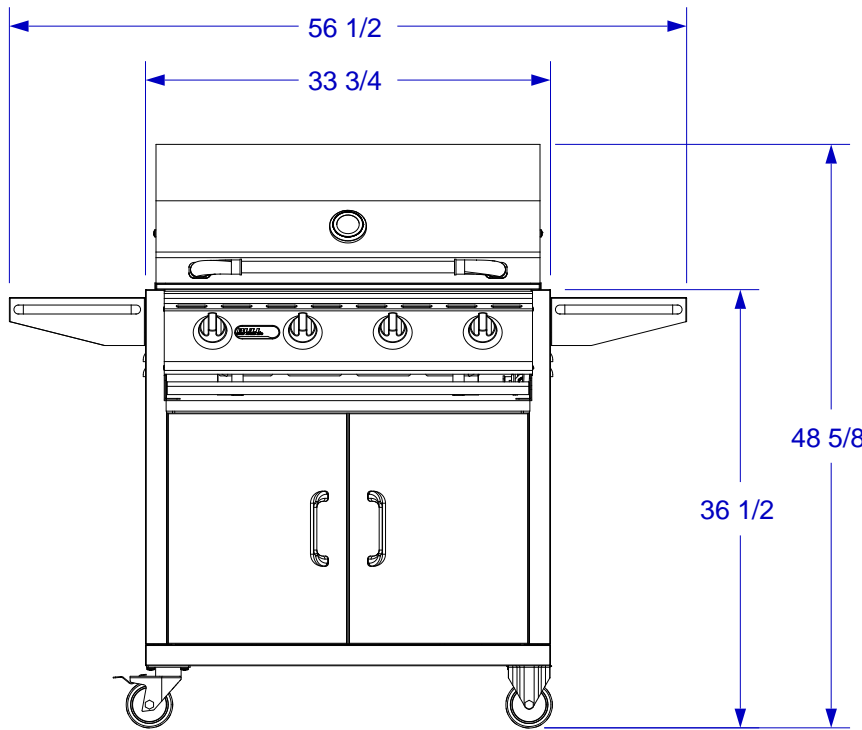

OUTLAW CART SPEC SHEET

ISOMETRIC VIEW

FRONT VIEW

RIGHT SIDE VIEW

NOTE:
1. SCALE: 3/4" = 1'-0"