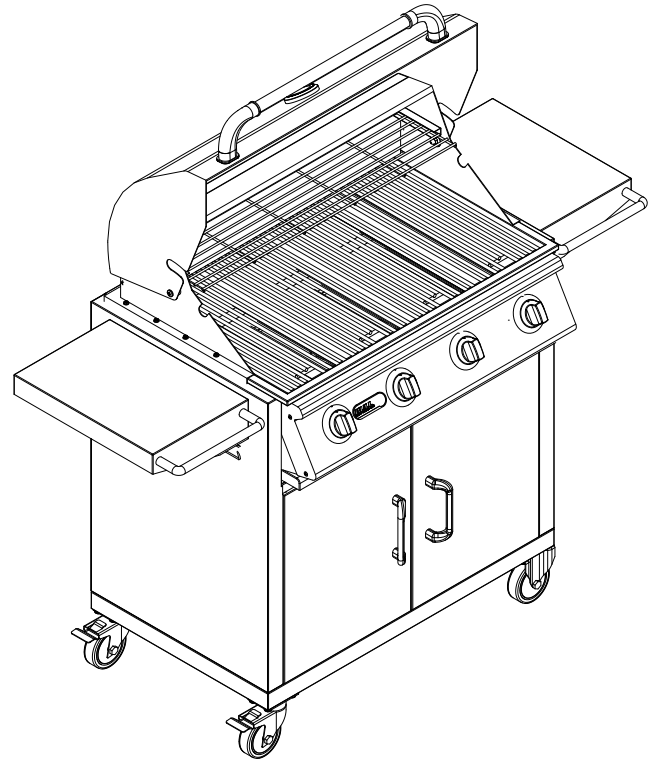

OUTLAW CART SPEC SHEET

ISOMETRIC VIEW

FRONT VIEW

RIGHT SIDE VIEW

NOTE:
1. SCALE: 3/4" = 1'-0"