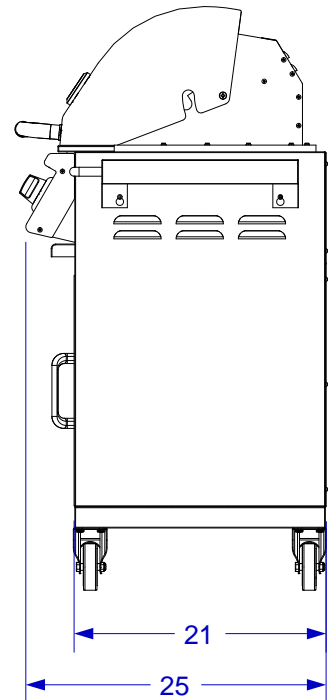

OUTLAW CART SPEC SHEET

ISOMETRIC VIEW

FRONT VIEW

RIGHT SIDE VIEW

NOTE:
1. SCALE: 3/4" = 1'-0"