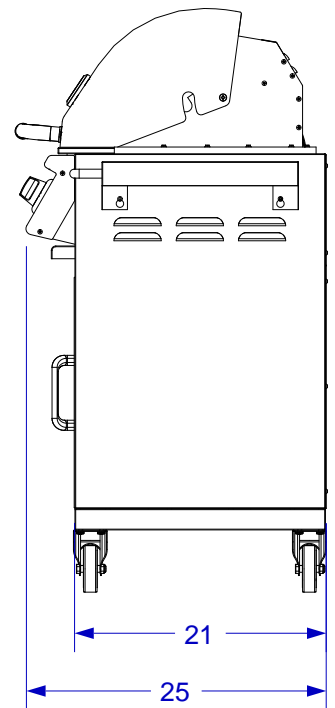

LONESTAR SELECT CART SPEC SHEET

ISOMETRIC VIEW

FRONT VIEW

RIGHT SIDE VIEW

NOTE:
1. SCALE: 3/4" = 1'-0"