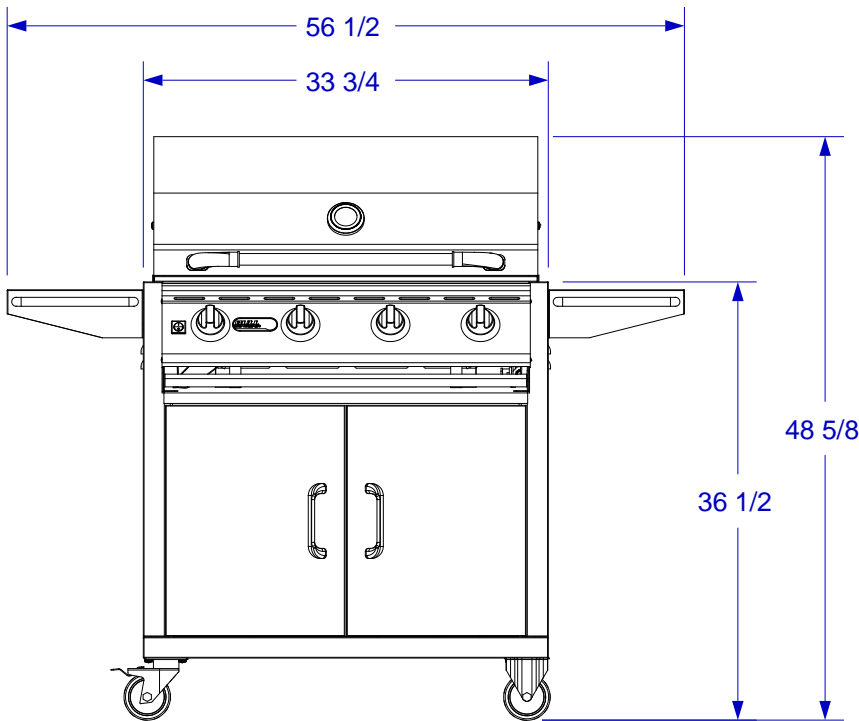

LONESTAR SELECT CART SPEC SHEET

ISOMETRIC VIEW

FRONT VIEW

RIGHT SIDE VIEW

NOTE:
1. SCALE: 3/4" = 1'-0"