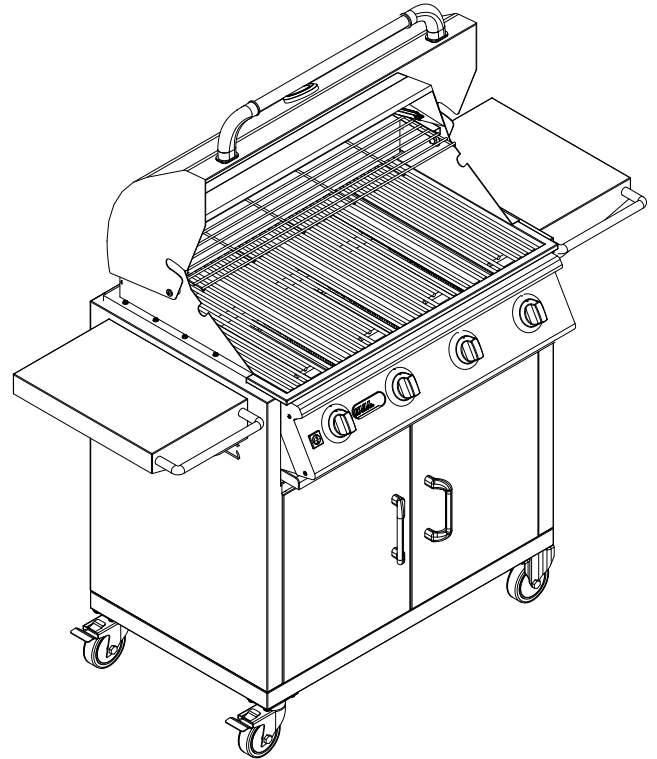

LONESTAR SELECT CART SPEC SHEET

ISOMETRIC VIEW

FRONT VIEW

RIGHT SIDE VIEW

NOTE:
1. SCALE: 3/4" = 1'-0"