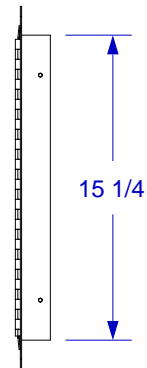

SINGLE DOOR SPEC SHEET

ISOMETRIC VIEW

TOP VIEW

FRONT VIEW

RIGHT SIDE VIEW

NOTES:

1. CUTOUT DIMENSIONS: 23"W X 15 3/4"L X 2"D
2. SCALE: 1 1/4" = 1'-0"
3. REVISION: 10/2009