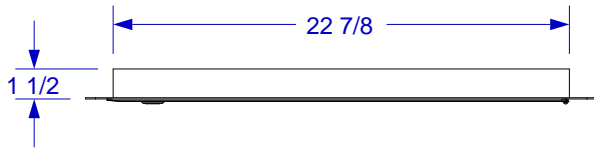

SINGLE DOOR SPEC SHEET

ISOMETRIC VIEW

TOP VIEW

FRONT VIEW

RIGHT SIDE VIEW

NOTES:

1. CUTOUT DIMENSIONS: 23"W X 15 3/4"L X 2"D
2. SCALE: 1 1/4" = 1'-0"
3. REVISION: 10/2009