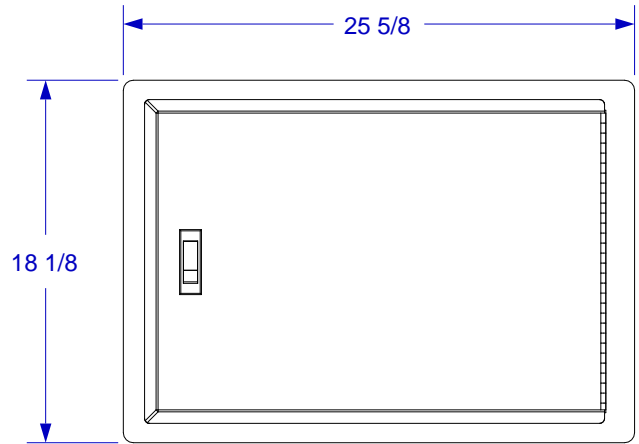

SINGLE DOOR SPEC SHEET

ISOMETRIC VIEW

TOP VIEW

FRONT VIEW

RIGHT SIDE VIEW

NOTES:

1. CUTOUT DIMENSIONS: 23"W X 15 3/4"L X 2"D
2. SCALE: 1 1/4" = 1'-0"
3. REVISION: 10/2009