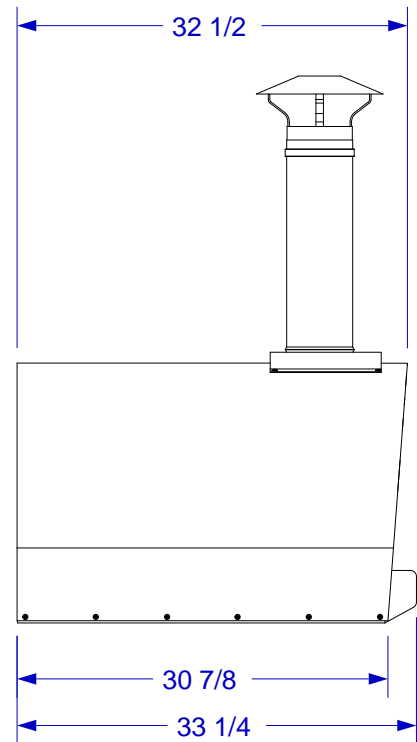

LARGE PIZZA OVEN

SPEC SHEET

ISOMETRIC VIEW

FRONT VIEW

LEFT SIDE VIEW

NOTES:

1. CUTOUT DIMENSIONS: 32"W X 31"L X 4 3/4"D
2. SCALE: 3/4" = 1'-0"