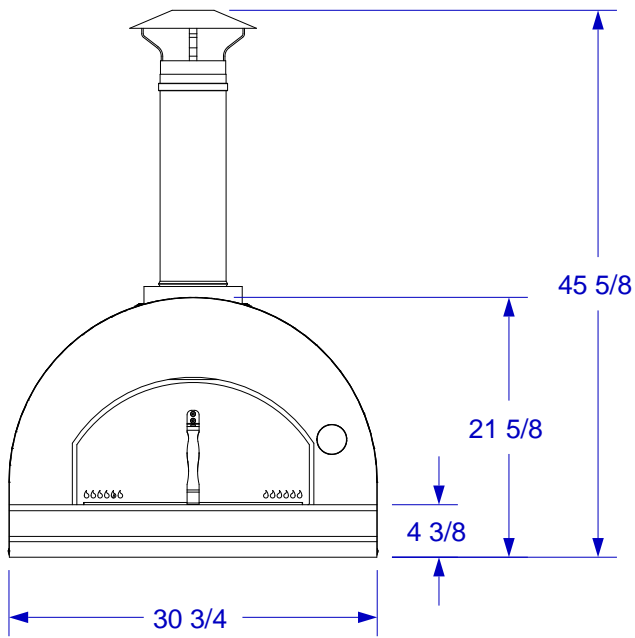

LARGE PIZZA OVEN

SPEC SHEET

ISOMETRIC VIEW

FRONT VIEW

LEFT SIDE VIEW

NOTES:

1. CUTOUT DIMENSIONS: 32"W X 31"L X 4 3/4"D
2. SCALE: 3/4" = 1'-0"