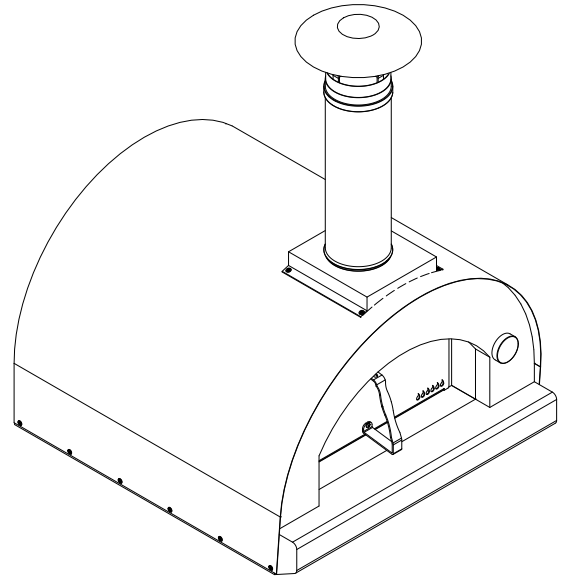

LARGE PIZZA OVEN

SPEC SHEET

ISOMETRIC VIEW

FRONT VIEW

LEFT SIDE VIEW

NOTES:

1. CUTOUT DIMENSIONS: 32"W X 31"L X 4 3/4"D
2. SCALE: 3/4" = 1'-0"