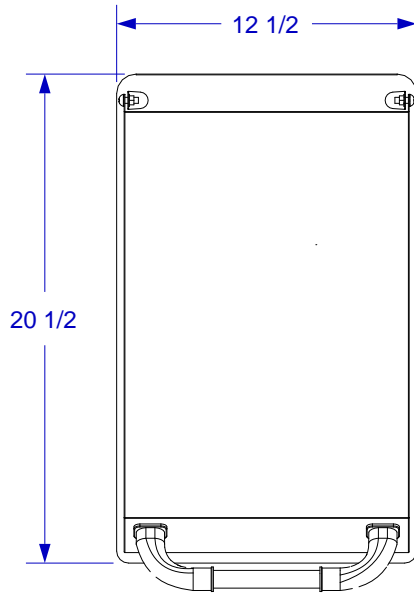

SINGLE SIDEBURNER

SPEC SHEET

ISOMETRIC VIEW

TOP VIEW

FRONT VIEW

RIGHT SIDE VIEW

NOTES:

1. CUTOUT DIMENSIONS: 11 1/4" W X 17 1/2" L X 3 1/4" D

2. SCALE: 1 1/2" = 1'-0"

3. REVISION: 10/2009