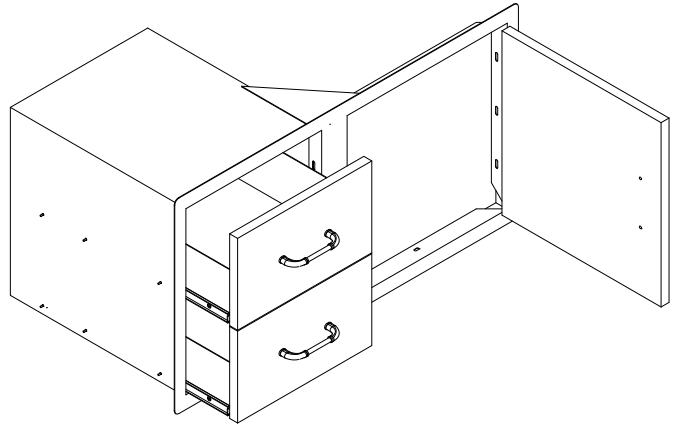

# 38" DOOR/DRAWER COMBO SPEC SHEET

ISOMETRIC VIEW

TOP VIEW

FRONT VIEW

RIGHT SIDE VIEW

**NOTES:**

- 1. CUTOUT DIMENSIONS: 38 1/2"W X 19 3/4"L X 20 3/4"D
- 2. SCALE: 1" = 1'-0"