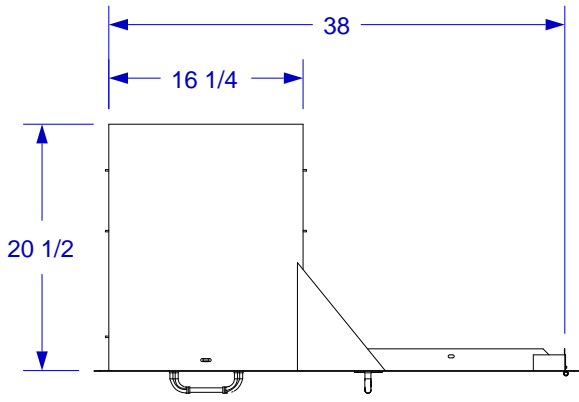

# 38" DOOR/DRAWER COMBO SPEC SHEET

ISOMETRIC VIEW

TOP VIEW

FRONT VIEW

RIGHT SIDE VIEW

**NOTES:**

- 1. CUTOUT DIMENSIONS: 38 1/2"W X 19 3/4"L X 20 3/4"D
- 2. SCALE: 1" = 1'-0"