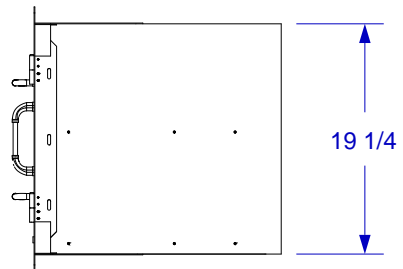

# 38" DOOR/DRAWER COMBO SPEC SHEET

ISOMETRIC VIEW

TOP VIEW

FRONT VIEW

RIGHT SIDE VIEW

**NOTES:**

- 1. CUTOUT DIMENSIONS: 38 1/2"W X 19 3/4"L X 20 3/4"D
- 2. SCALE: 1" = 1'-0"