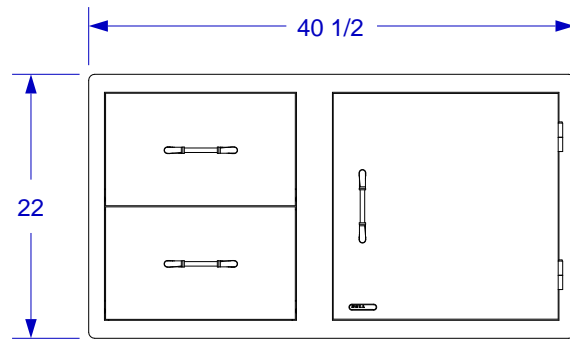

# 38" DOOR/DRAWER COMBO SPEC SHEET

ISOMETRIC VIEW

TOP VIEW

FRONT VIEW

RIGHT SIDE VIEW

**NOTES:**

- 1. CUTOUT DIMENSIONS: 38 1/2"W X 19 3/4"L X 20 3/4"D
- 2. SCALE: 1" = 1'-0"