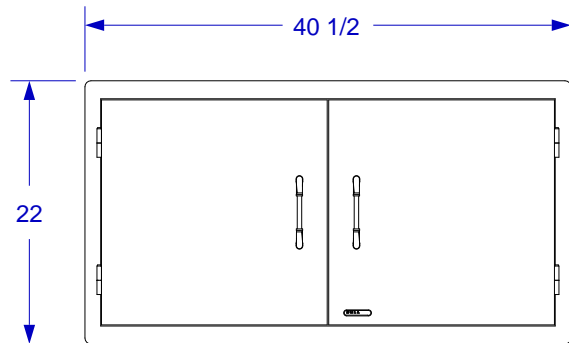

38" DOUBLE DOORS

SPEC SHEET

ISOMETRIC VIEW

TOP VIEW

FRONT VIEW

RIGHT SIDE VIEW

NOTES:

1. CUTOUT DIMENSIONS: 38 1/2"W X 19 3/4"L X 2 1/4"D

2. SCALE: 3/4" = 1'-0"