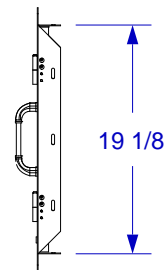

38" DOUBLE DOORS

SPEC SHEET

ISOMETRIC VIEW

TOP VIEW

FRONT VIEW

RIGHT SIDE VIEW

NOTES:

1. CUTOUT DIMENSIONS: 38 1/2"W X 19 3/4"L X 2 1/4"D

2. SCALE: 3/4" = 1'-0"