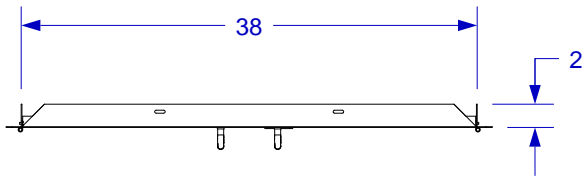

38" DOUBLE DOORS

SPEC SHEET

ISOMETRIC VIEW

TOP VIEW

FRONT VIEW

RIGHT SIDE VIEW

NOTES:

1. CUTOUT DIMENSIONS: 38 1/2"W X 19 3/4"L X 2 1/4"D

2. SCALE: 3/4" = 1'-0"