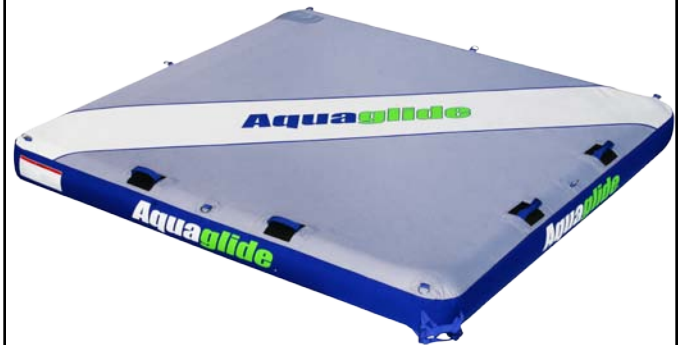

Aquaglide

Airport™ Classic

Description 4 person towable lounge or aquapark base.

Specifications 90"L x 90"W x 10"H

A brand new version of our extraordinarily popular Airport™ platform! The Airport Classic balances performance, style and value in a remarkably versatile swim platform. Ideal as a lounge, swim raft or launch pad for any watersports, the Airport can also be towed with up to four people for a little extra excitement. Designed primarily for residential use, the classic styling fits comfortably in any waterfront environment. Made using a heavy duty 26 gauge PVC, 2-chambered bladder covered in 600d polyester for comfort, durability and style. Includes four reinforced

Airport™ Classic Technical Features

Rapid Inflate Valve

This unique valve system offers the best possible combination of high air volume and ease of use.

FullWrap Cover

Offers the security and stability of a heavy duty cover wrapping completely around the inflatable for higher performance.

AquaLink Connectors

Stainless steel system offering a wide range of options for Aquaparks, accessories, or mooring.

EVA Rash Guard

Soft, forgiving protection against abrasion provided for knees, knuckles and other sensitive areas.